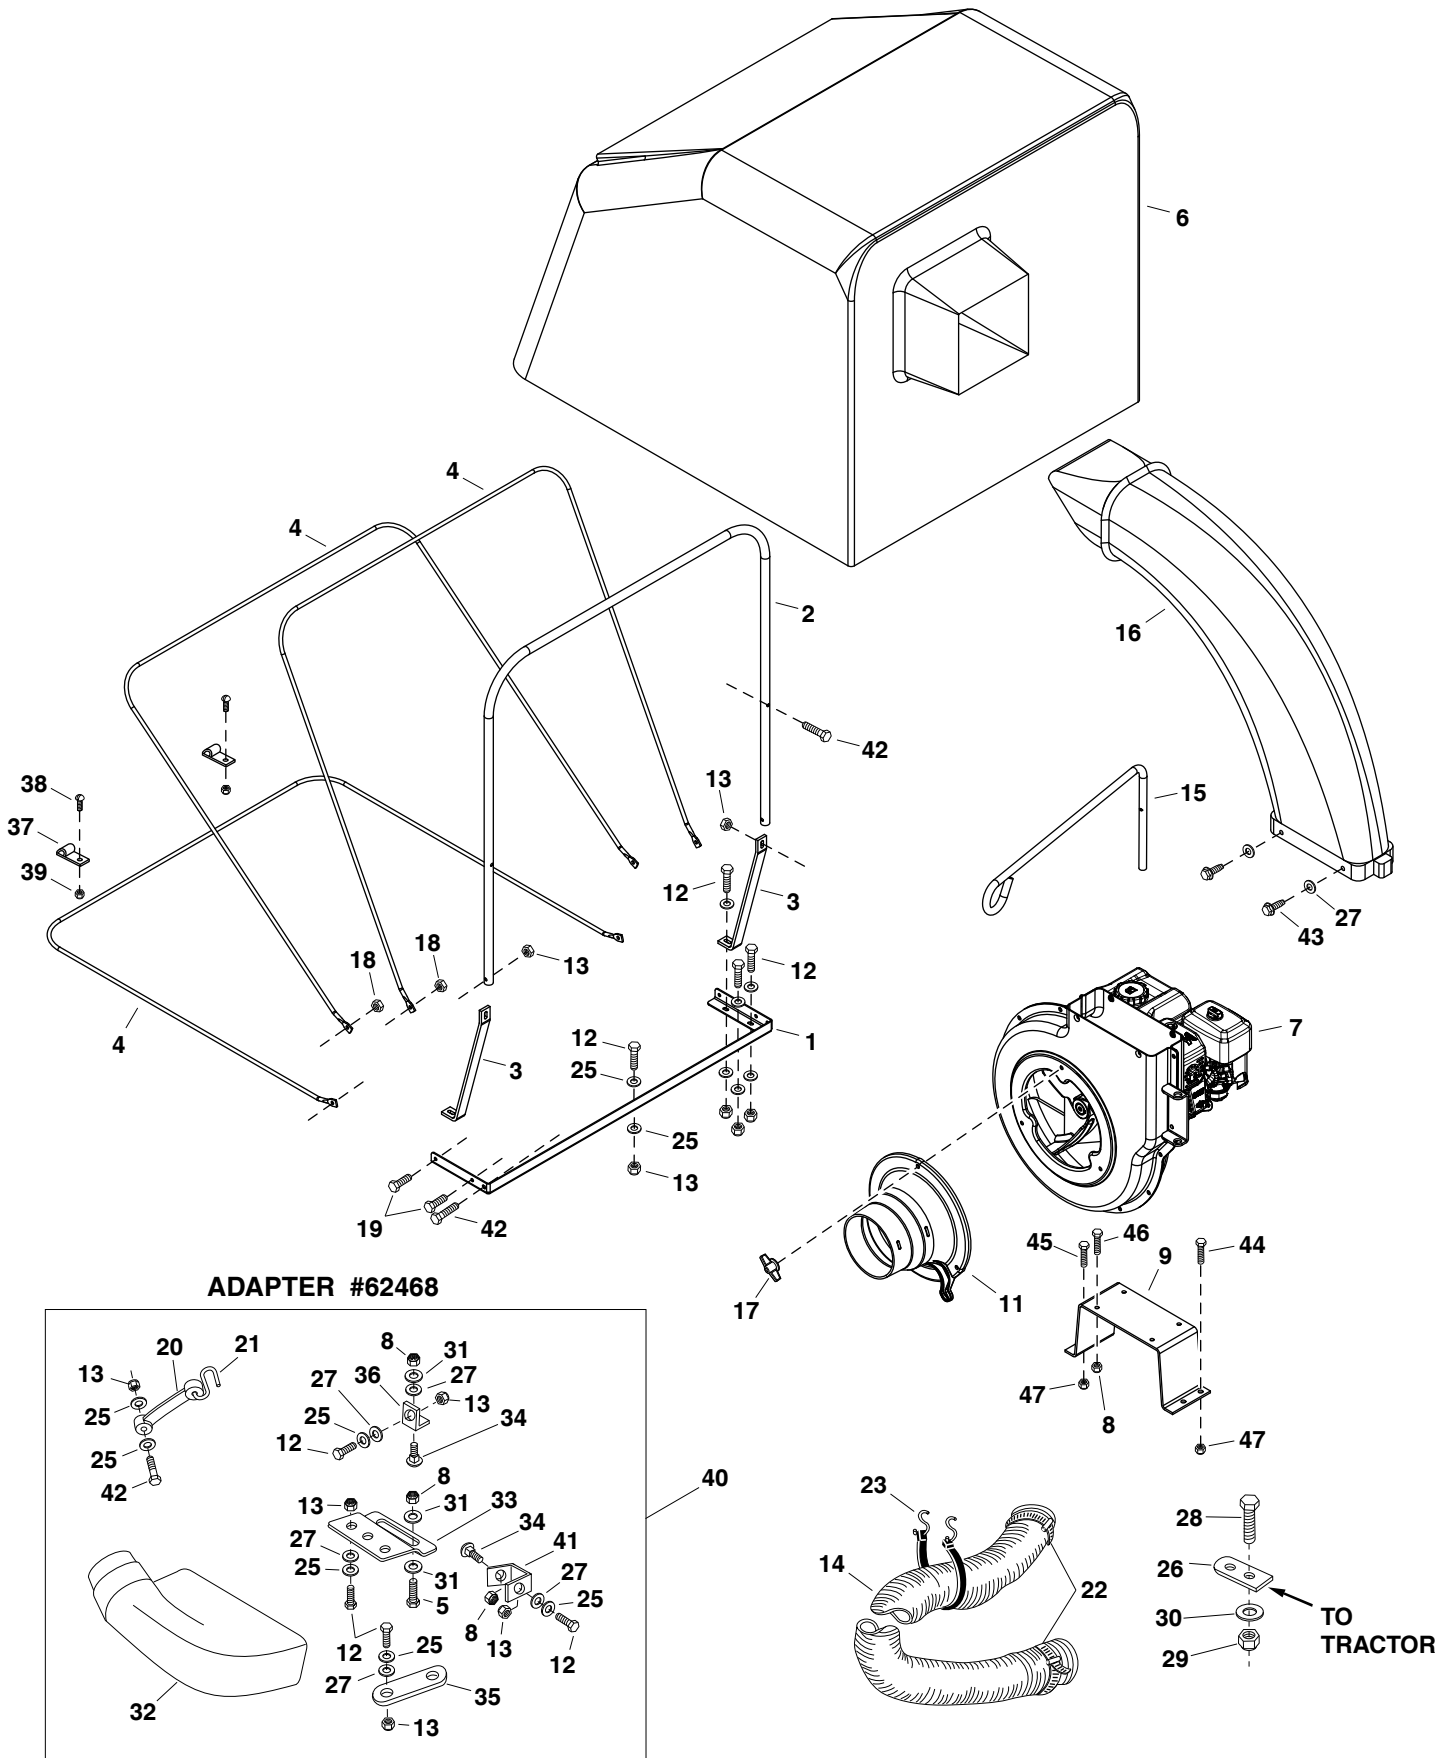

REPAIR PARTS FOR MODEL 45-04072 MOW-N-VAC

REPAIR PARTS FOR MODEL 45-04072 MOW-N-VAC

REF. NO.	PART NO.	QTY.	DESCRIPTION	REF. NO.	PART NO.	QTY.	DESCRIPTION
1	25836	1	Top Support Angle	26	23540	1	Hitch Plate
2	25740	1	Front Support Tube	27	1543-69	9	Nylon Washer
3	25876	2	Brace	28	43351	1	Hex Bolt, 1/2-13 x 1-1/4"
4	49864	3	Lower Support Rod	29	43262	1	Lock Nut, 1/2-13
5	43840	2	Hex Bolt, 5/16-18 x 1-1/4"	30	43352	1	Flat Washer, 7/16"
6	49865	1	Cart Cover	31	43081	12	Washer, 5/16" Std.
7	41310	1	Engine (49 State)	32	43830	1	Deck Adapter
8	47810	7	Nylock Nut, 5/16-18	33	23560	1	Deck Adapter Bracket
9	25834	1	Engine Mounting Base	34	43080	2	Carriage Bolt, 5/16" x 3/4"
10	65428	1	Impeller Assembly	35	23825	1	Mounting Strap
11	43791	1	Hose Adapter	36	23826	1	Angle Bracket
12	43661	11	Hex Bolt, 1/4-20 x 1"	37	HA23761	2	Clip
13	47189	16	Nylock Nut, 1/4-20	38	43346	2	Truss Head Bolt, #10-32 x 5/8"
14	43792	1	Hose	39	47171	2	Nylock Nut, #10-32
15	49974	1	Hose Hanger Rod	40	62486	1	Deck Adapter Kit
16	46420	1	Deflector w/ Elbow	41	23827	1	Mounting Bracket
17	712-0421	3	Wing Nut	42	1509-90	7	Hex Bolt, 1/4-20 x 1-1/4"
18	43013	4	Hex Lock Nut, 1/4-20	43	47630	4	Hex Bolt, 5/16-18 x 3/4" (Thread Forming)
19	43012	4	Hex Bolt, 1/4-20 x 3/4"	44	43001	2	Hex Bolt, 3/8-16 x 1"
20	44850	2	Tarp Strap	45	43574	2	Hex Bolt, 3/8-16 x 3"
21	44849	2	"S" Hook	46	43085	4	Hex Bolt, 5/16-18 x 1-1/2"
22	43793	2	Hose Clamp	47	HA21362	4	Nylock Nut, 3/8-16
23	43790	1	Tarp Strap, 25"		41432	1	Owners Manual
24	24958	1	Hose Hanger Bracket				
25	43088	23	Washer, 1/4" Std.