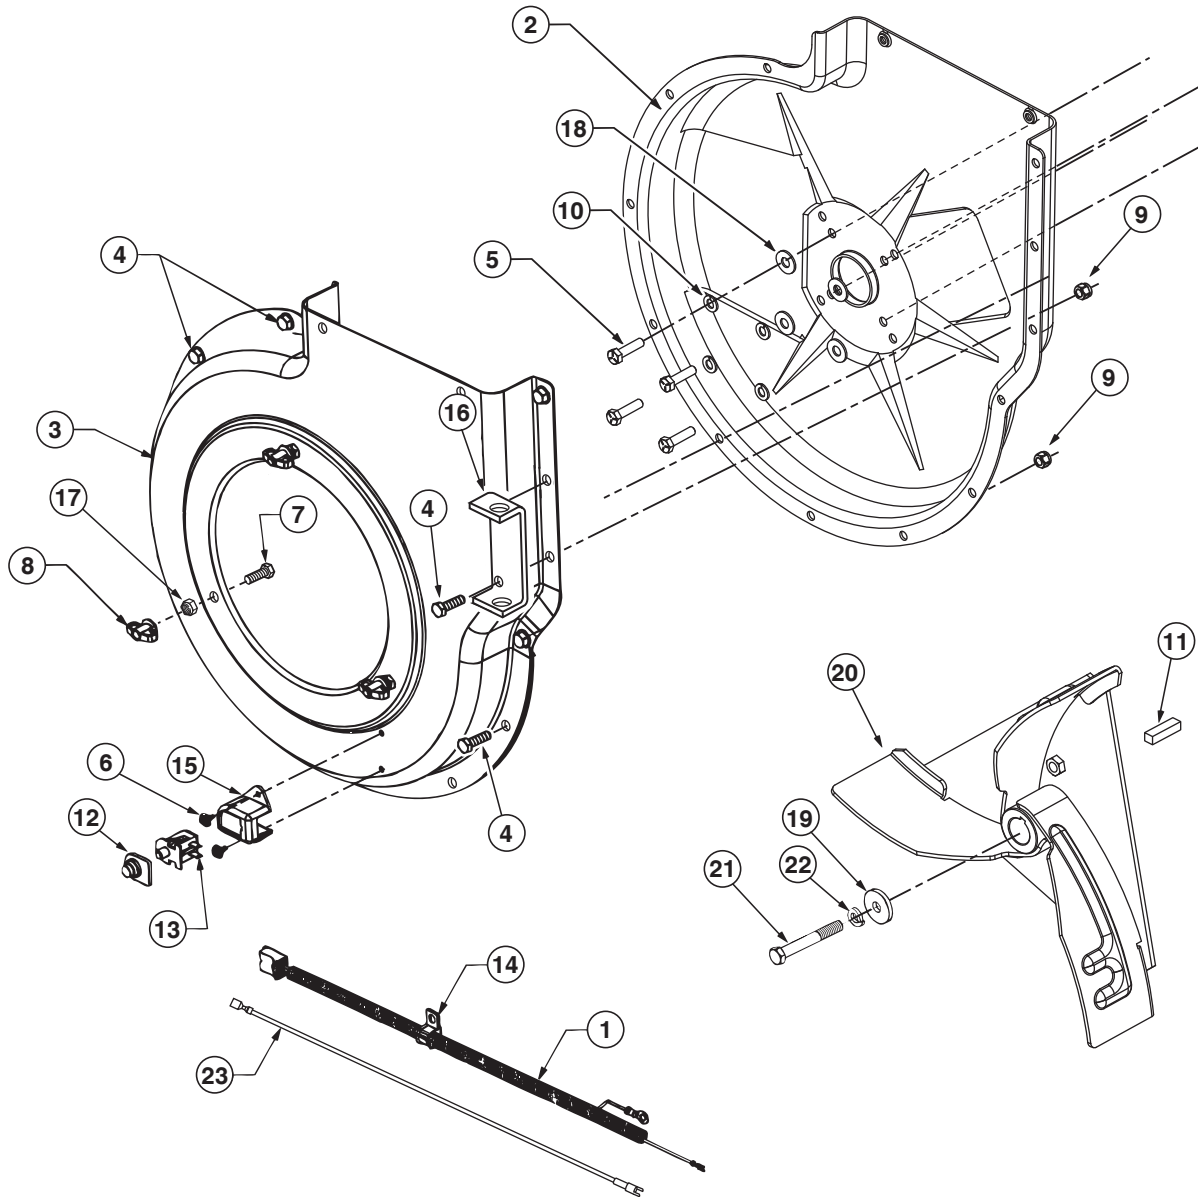

REPAIR PARTS FOR MODEL 45-04072 MOW-N-VAC IMPELLER HOUSING ASSEMBLY

REF. NO.	PART NO.	QTY.	DESCRIPTION	REF. NO.	PART NO.	QTY.	DESCRIPTION
1	629-0241A	1	Harness, Wire	13	725-3166	1	Snap Mount Switch
2	24634	1	Housing Assembly, Inner	14	726-0272	1	Clamp
3	24633	1	Housing Assembly, Outer	15	731-1613	1	Switch Cover
4	43182	10	Hex Bolt, 5/16-18 x 3/4"	16	24958	1	Hose Hanger Bracket
5	47600	4	Hex Bolt, 5/16-24 x 1"	17	48848	3	Nylock Jam Nut, 5/16-18
6	710-1268	2	Screw, Self Tap #10-16 x 3/8"	18	43081	4	Washer, 5/16" Std.
7	43063	3	Hex Bolt, 5/16-18 x 1"	19	736-0247	1	Washer, 13/32" x 1-1/4"
8	712-0421	3	Wingnut	20	66995	1	Impeller Assembly
9	47810	12	Nylock Nut, 5/16-18	21	40320	1	Hex Bolt, 5/16-24 x 1-1/4"
10	43086	4	Lock Washer, 5/16"	22	43086	1	Lockwasher, 5/16"
11	HA11154	1	Key, 3/16 x 2"	23	49869	1	Wire Mag. Ground
12	725-1700	1	Switch Cover