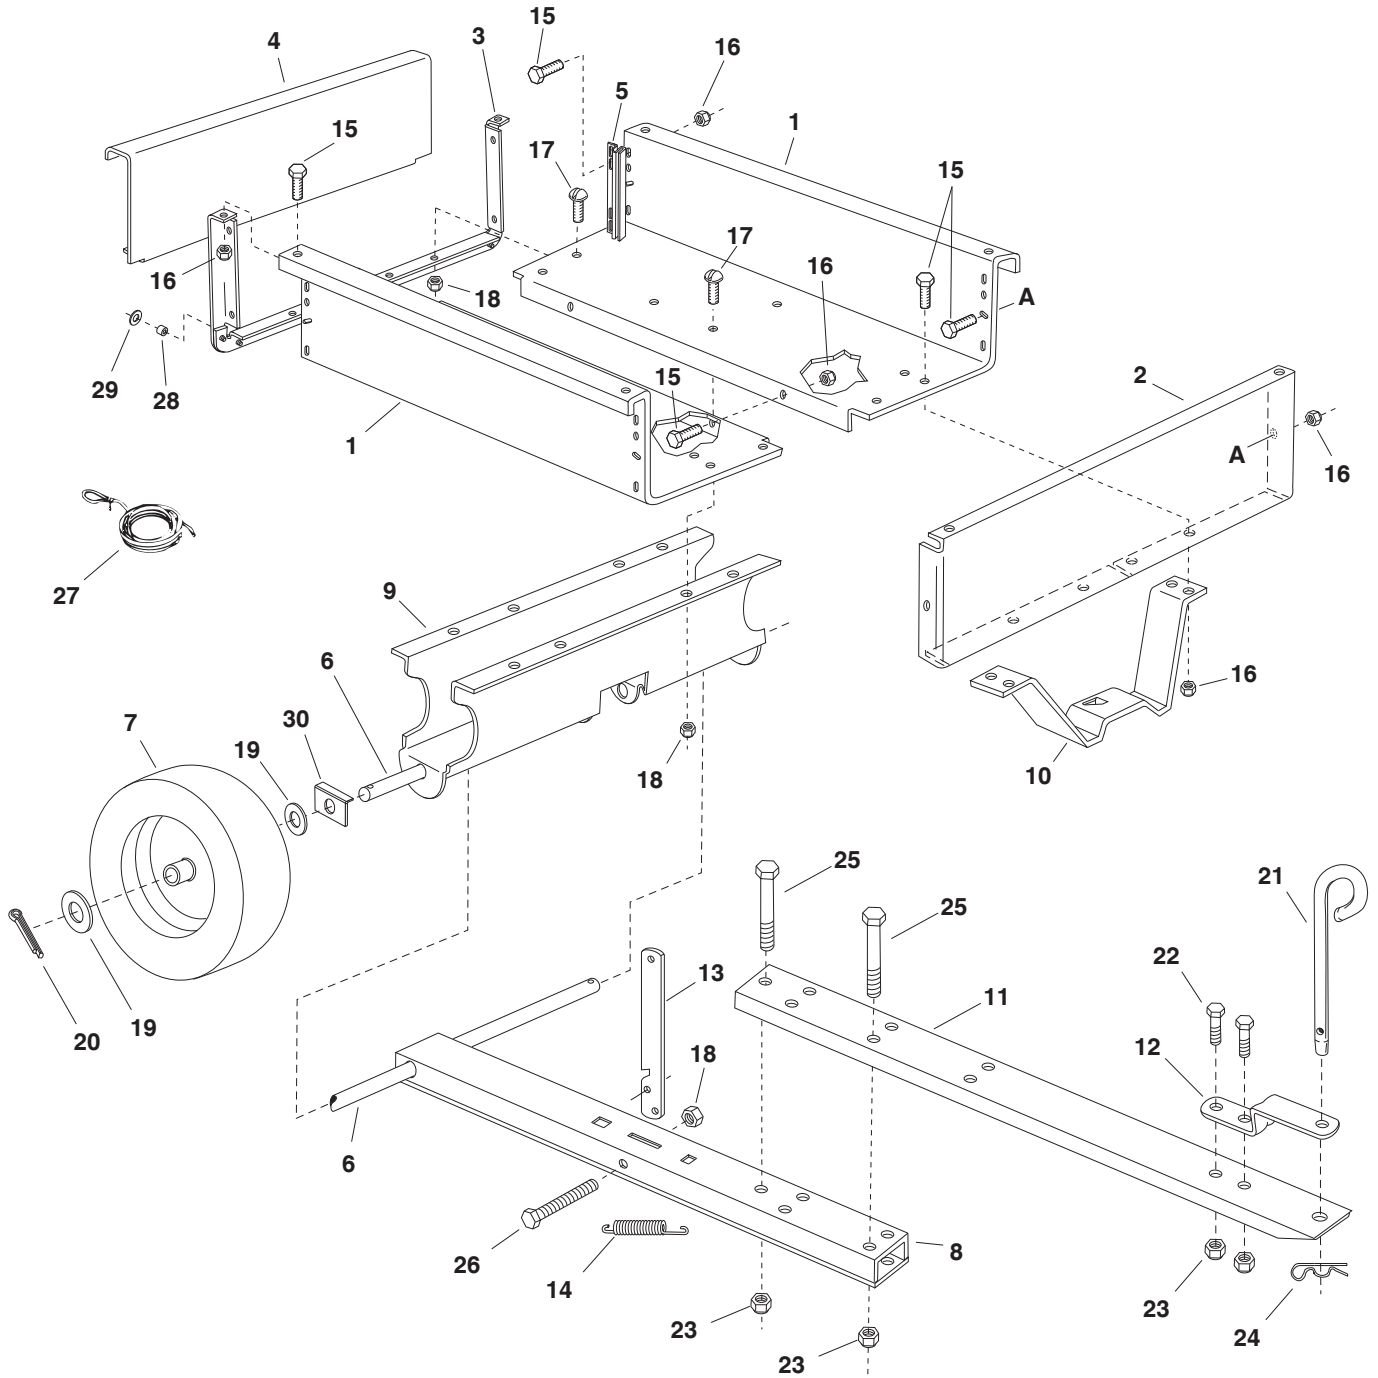

CART REPAIR PARTS FOR 45-04072 MOW-N-VAC

REPAIR PARTS LIST FOR 45-04072 MOW-N-VAC

REF. NO.	PART NO.	QTY.	DESCRIPTION	REF. NO.	PART NO.	QTY.	DESCRIPTION
1	23912	2	Cart Body	16	47189	16	Nylock Nut, 1/4-20
2	24906	1	Front Panel	17	43814	12	Truss Head Bolt, 5/16-18 x 3/4"
3	62458	1	Tailgate Reinforcement Bracket	18	47810	13	Nylock Nut, 5/16-16
4	24907	1	Tailgate	19	43009	4	Washer
5	23548	2	Tailgate Guide	20	43010	2	Cotter Pin
6	24896	1	Axle	21	23353	1	Hitch Pin
7	44456	2	Wheel	22	43001	2	Hex Bolt, 3/8-16 x 1"
8	65426	1	Rear Tongue	23	HA21362	5	Nylock Nut, 3/8-16
9	25996	1	Wheel Support	24	43343	1	Hair Cotter Pin, 3/32"
10	24497	1	Latch Stand Bracket	25	43574	3	Hex Bolt, 3/8-16 x 3"
11	25742	1	Front Tongue	26	47407	1	Hex Bolt, 5/16-18 x 4"
12	23475	1	Hitch Bracket	27	49868	1	Rope, 36"
13	25010	1	Latch Lock Lever	28	23625	2	Spacer, .38" x .62" x .27"
14	HA20186	1	Spring	29	43081	2	Washer, 5/16" Std.
15	43012	16	Hex Bolt, 1/4-20 x 3/4"	30	25912	2	Axle Clip